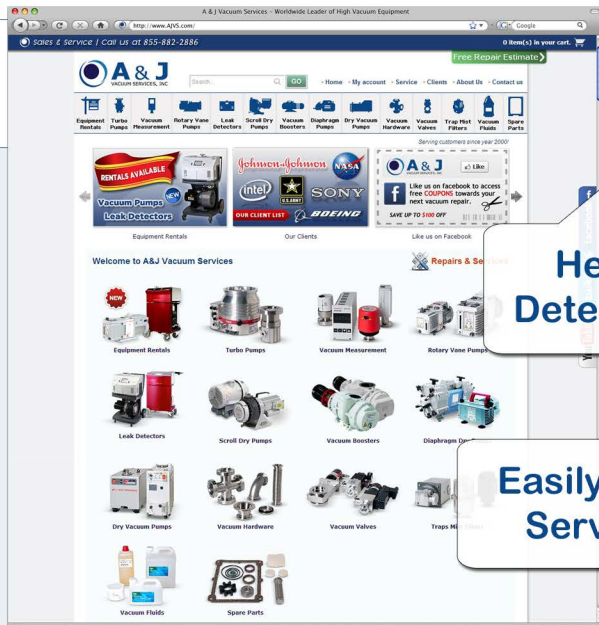

**AGILENT TECHNOLOGIES  
TV 81M Turbo Pump**

**TECHNICAL DATA**

PUMPING SPEED FOR N<sub>2</sub>: 77 L/S

PUMPING SPEED FOR HE: 65 L/S

COMPRESSION RATIO FOR N<sub>2</sub>: 3 X 10<sup>8</sup>

COMPRESSION RATIO FOR HE: 8 X 10<sup>4</sup>

FORELINE FLANGE: KF 16 NW

ROTATIONAL SPEED: 1350 HZ

START-UP TIME: < 60 SECONDS

*We Can Rebuild & Service your TV 81M 9698903.*

**www.AJVS.com**

**Free Repair Estimate  
on all Major Brands**

**Open 24-7**

**Helium Leak  
Detector Rentals**

**Easily Generate  
Service RMA**

**Large Selection of New  
and Refurbished High  
Vacuum Equipment**